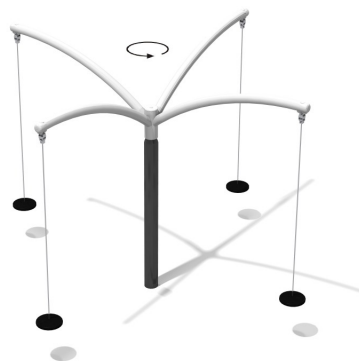

MONSOON 4

Code: GM0724

Description

Hanging roundabout with 4 arms and 4 seats suspended on the chains. The upper part is rotating.

Playground device consists of

- 4x seats located at the ending of the arms

Product details

- Dimensions: 3,44 x 3,44 x 2,50 m
- Safety area: 9,47 x 9,47 m plus 1 m for obstacle free zone
- Freefall height: 1,50 m
- Age: above 5 years
- A certificate confirming compatibility with norm EN 1176

Materials

Construction made of galvanized steel and powder painted with round profiles. The seats made of aluminum and cover by rubber. The chains made of galvanized steel - rubber chain cover.

All images are for illustration purpose only and may vary from the actual product.