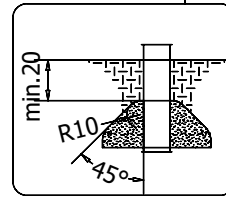

vinci
play

E37

99x M10x120 (K2)
 99x M10x120 (K3)

Ø10

NOT INCLUDED

[cm]

x2 13h 48h K1 x26 >0.06m³ K2/K3 x26 >0.02m³

vinci play