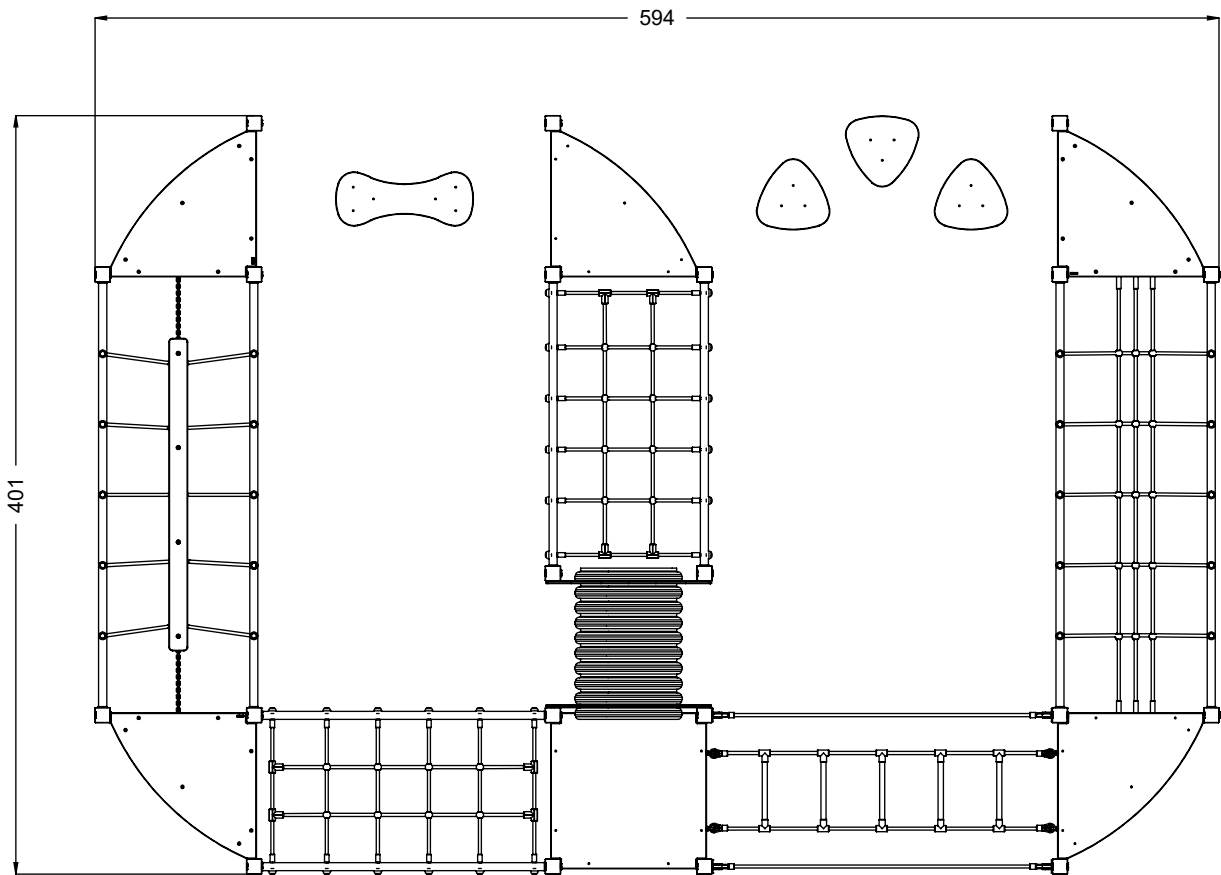

[cm]

vinci
play