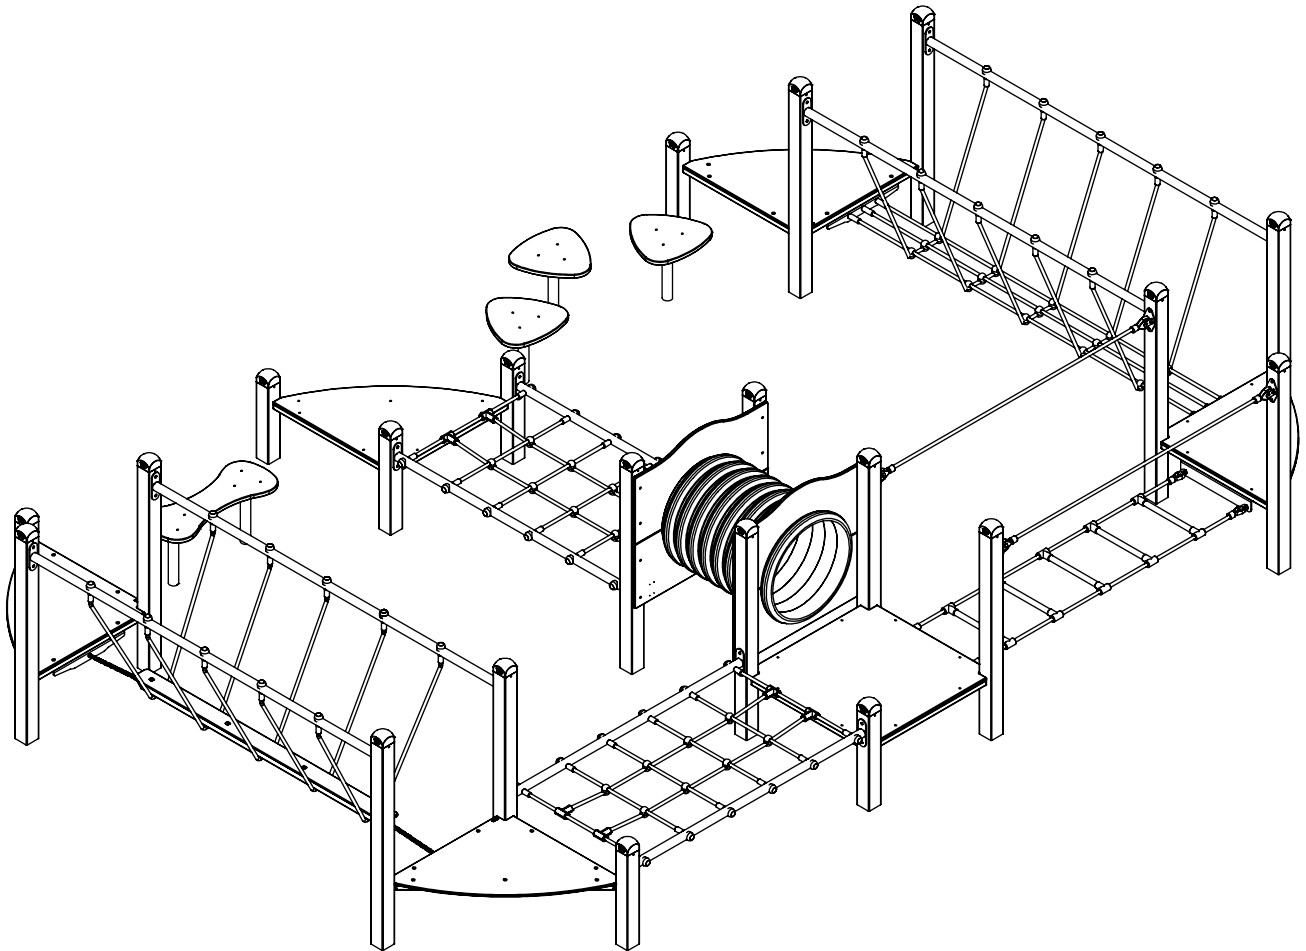

0414-1

v017
25.11.2021
W. G.
[cm]

vinci
play