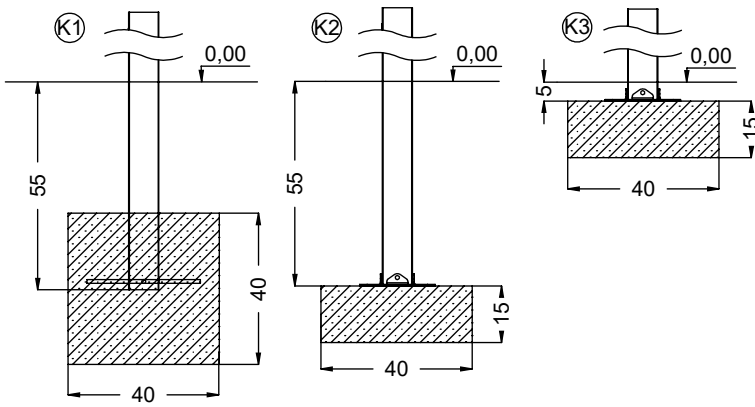

vinci
play

E37

99x M10x120 (K2)
 99x M10x120 (K3)

Ø10

NOT INCLUDED

[cm]

x2 13h 48h K1 x26 >0.06m³ K2/K3 x26 >0.02m³

vinci play