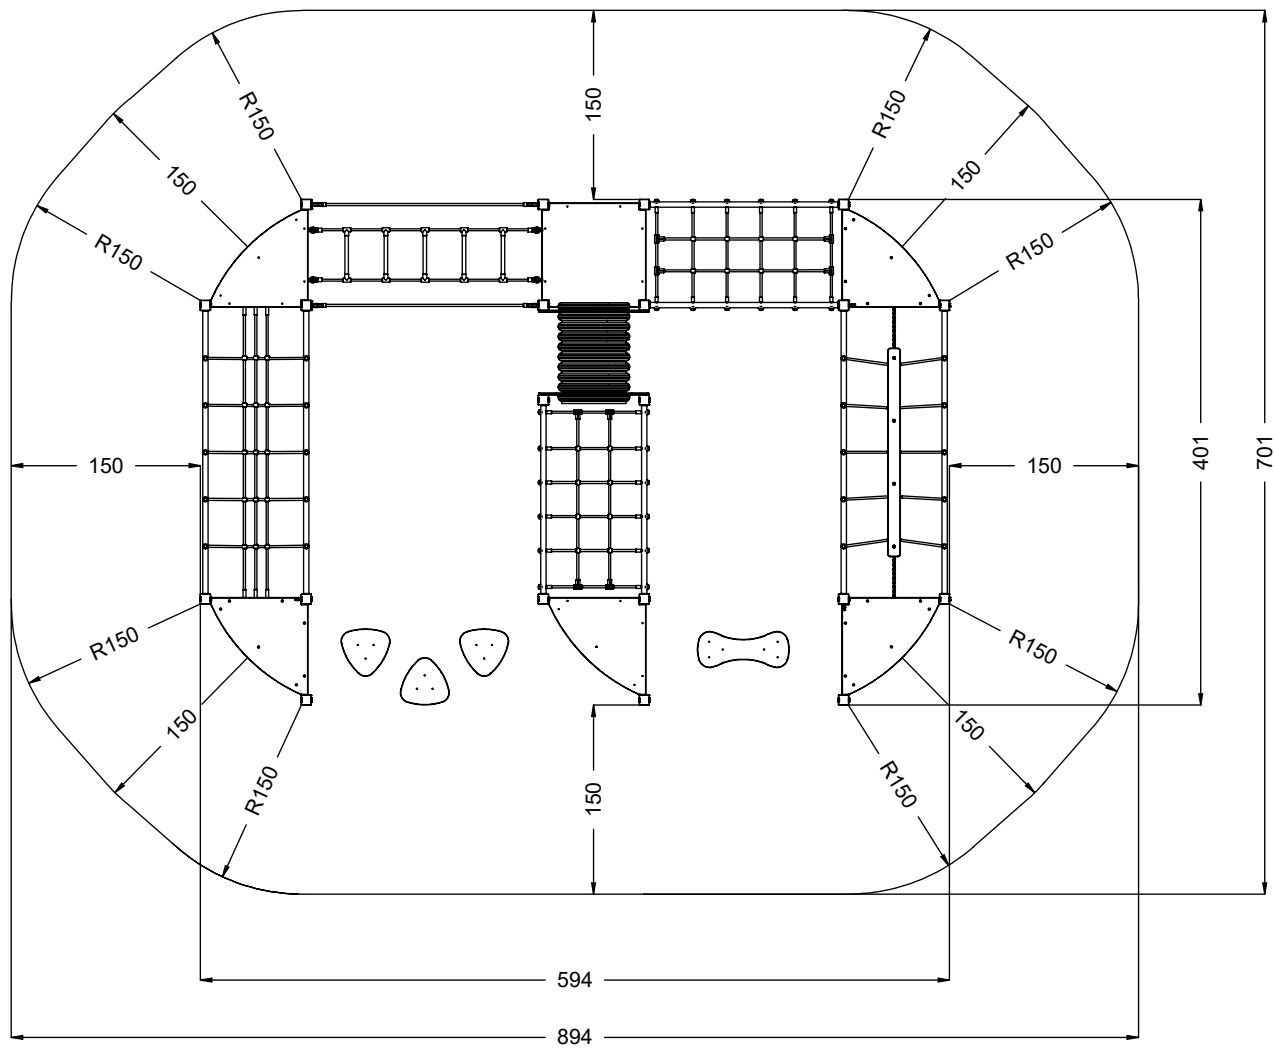

[cm]

vinci
play