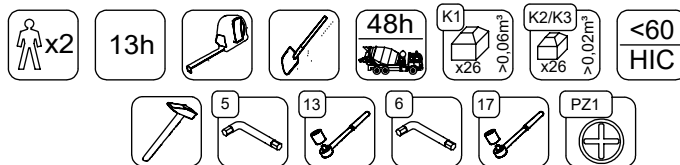

0414-1

v017
25.11.2021
W. G.
[cm]

vinci
play