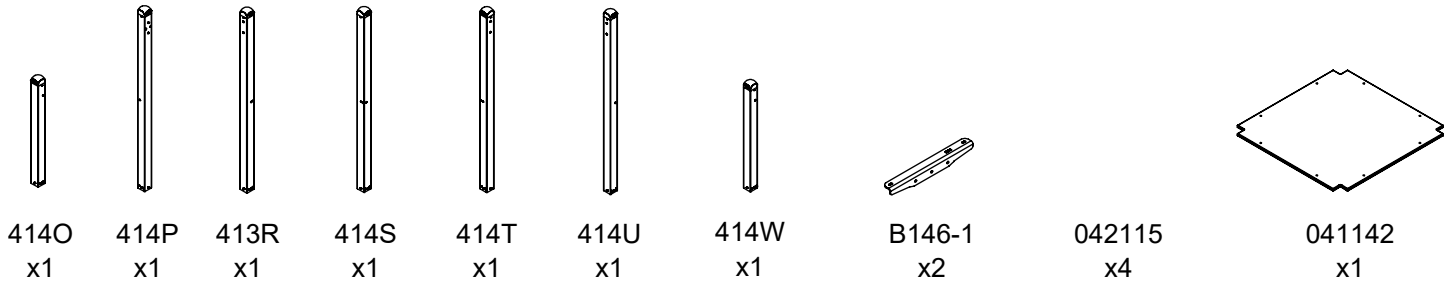

vinci
play

E37

99x M10x120 (K2)
 99x M10x120 (K3)

Ø10

NOT INCLUDED

[cm]

x2 13h 48h K1 x26 >0.06m³ K2/K3 x26 >0.02m³

vinci play