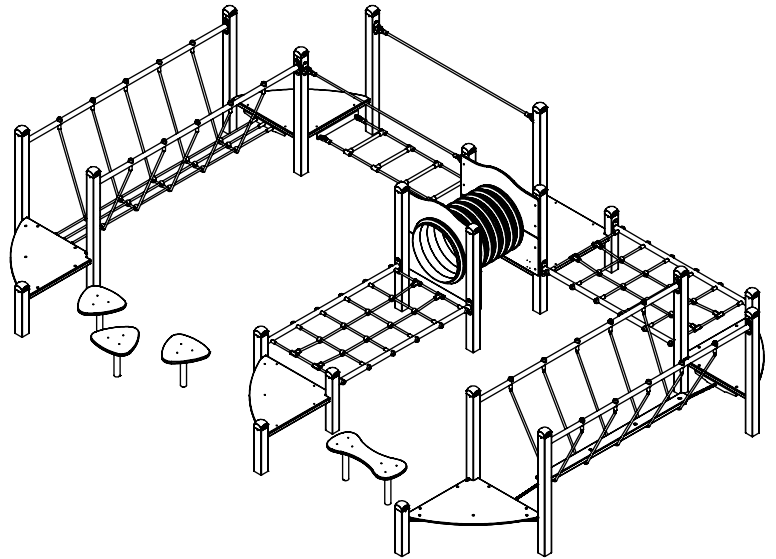

[cm]

vinci
play