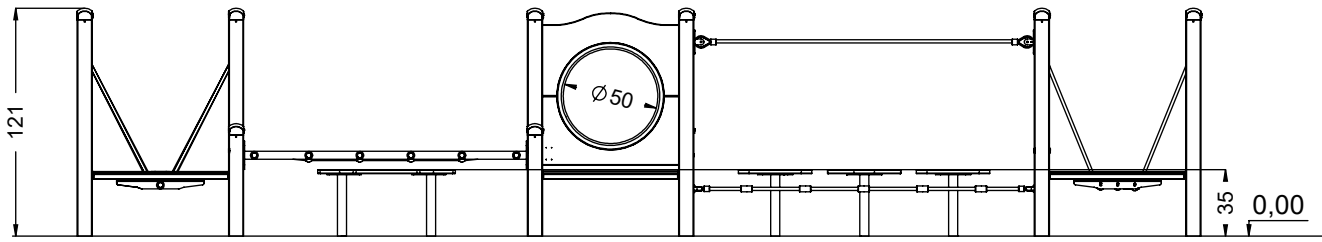

[cm]

vinci
play