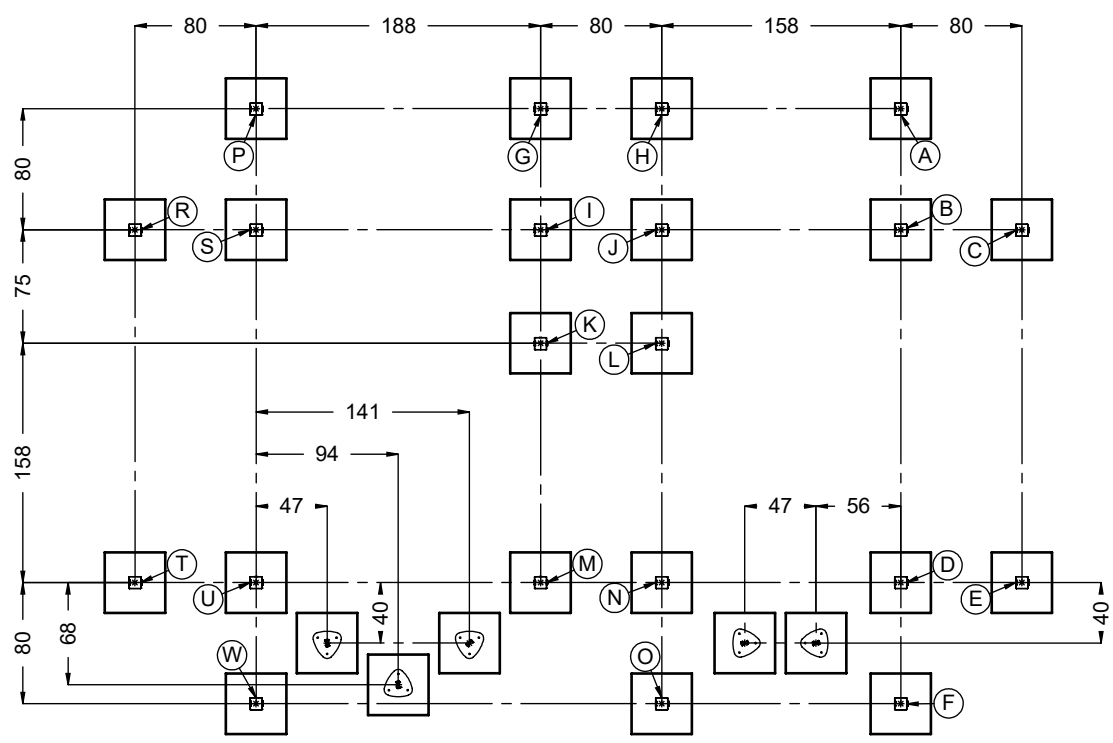

vinci
play

E37

99x M10x120 (K2)
 99x M10x120 (K3)

Ø10

NOT INCLUDED

[cm]

x2 13h 48h K1 x26 >0.06m³ K2/K3 x26 >0.02m³

vinci play

[cm]

vinci play

3x E42

1x E3

041102
3x

041117
1x

022100
14x

K1 (043123)
K2 (042136)
K3 (042137)
5x