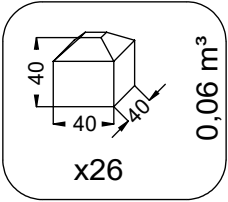

vinci
play

E37

99x M10x120 (K2)
 99x M10x120 (K3)

Ø10

NOT INCLUDED

[cm]

x2 13h 48h K1 x26 >0.06m³ K2/K3 x26 >0.02m³

vinci play