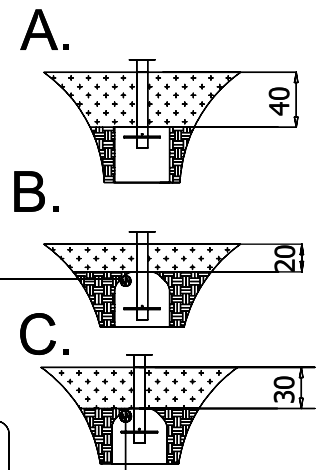

vinci
play

E37

99x M10x120 (K2)
 99x M10x120 (K3)

Ø10

NOT INCLUDED

[cm]

x2 13h 48h K1 x26 >0.06m³ K2/K3 x26 >0.02m³

vinci play

[cm]

vinci play

3x E42

1x E3

041102
3x

041117
1x

022100
14x

K1 (043123)
K2 (042136)
K3 (042137)
5x