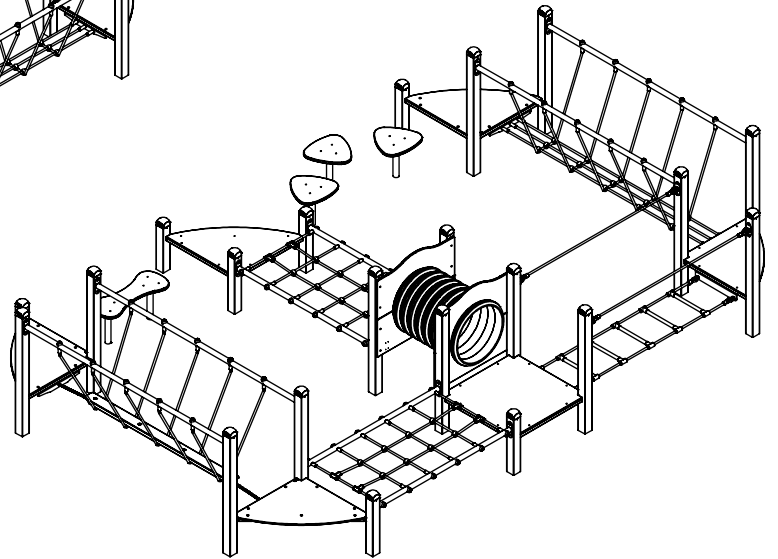

[cm]

vinci
play