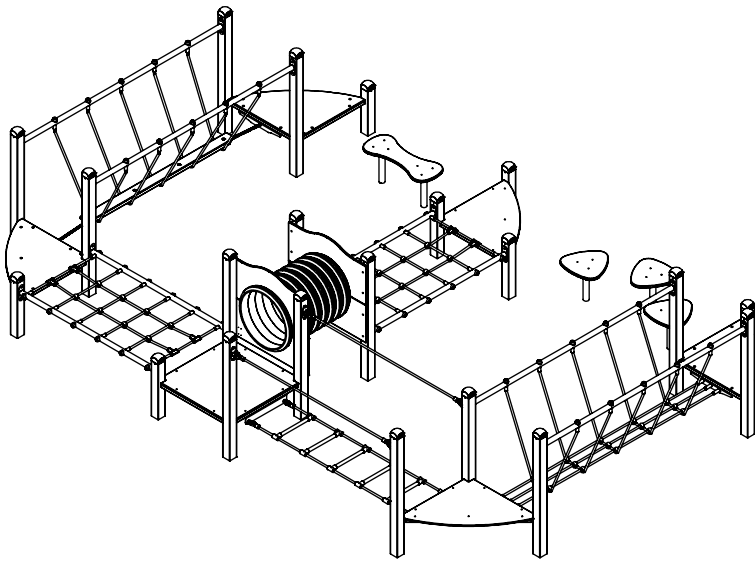

[cm]

vinci
play