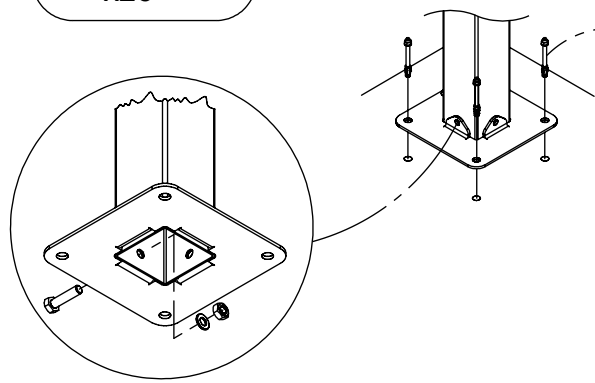

vinci
play

E37

99x M10x120 (K2)
 99x M10x120 (K3)

Ø10

NOT INCLUDED

[cm]

x2 13h 48h K1 x26 >0.06m³ K2/K3 x26 >0.02m³

vinci play