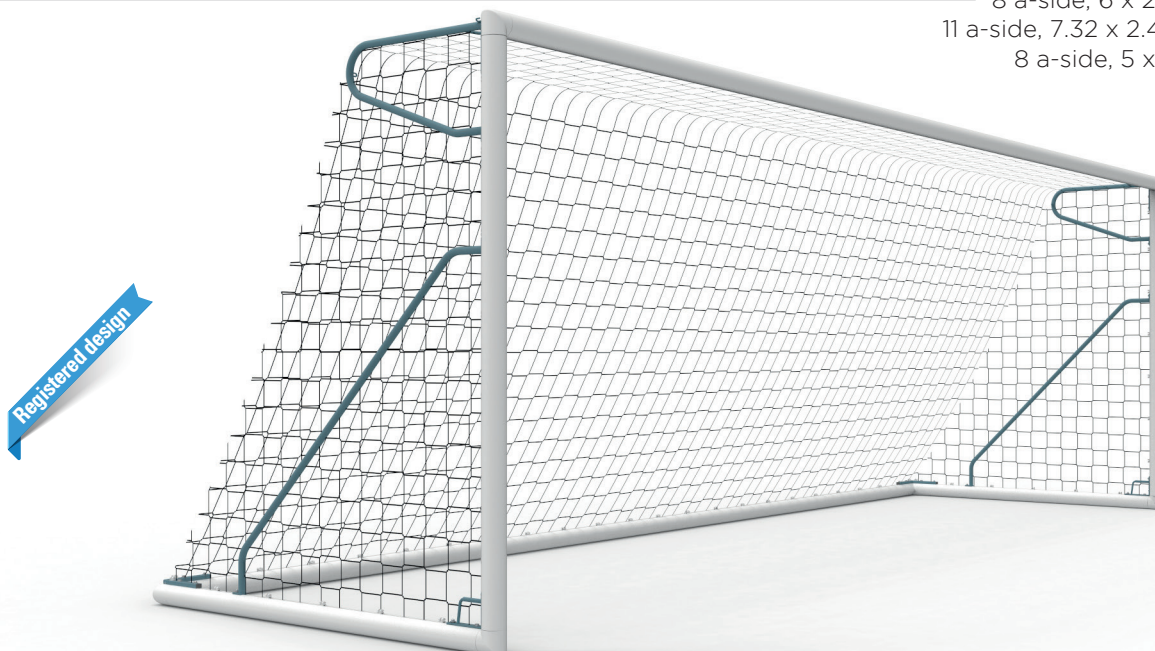

→ Type 3 **transportable aluminium goals** 8 a-side or 11 a-side

8 a-side, 6 x 2.1 m: Ref. FB04N308
11 a-side, 7.32 x 2.44 m: Ref. FB04N514
8 a-side, 5 x 2 m: Ref. FB04N701

Registered design

The **METALU**+

- + **Lightweight and robust**
- + **Easy transportation**
and even easier with the transportation hoof
- + **Possibility to add a displacement system** :
please consult us
- + Connecting piece in moulded aluminium

Compliance

NF EN 748 standard
Type 3

Non contractual picture

Size

	FB04N308	FB04N514	FB04N701
Height under crossbar (h)	2.1 m	2.44 m	2 m
Width between posts (w)	6 m	7.32 m	5 m
Ø posts and crossbar	Ø 102 mm	Ø 102 mm	Ø 102 mm
Depth (d)	2.2 m	2.2 m	2.2 m
Ø lugs and struts	Ø 32 m	Ø 32 m	Ø 32 m
Weight (one goal)	61 kg	70 kg	55 kg

Technical description

Standard equipment:

- **White plastic-coated aluminium tube Ø 102 mm**
- **Lugs and struts** in grey plastic-coated sendzimir steel tube Ø 32 mm
- Nylon hooks for the net fixation
- Anchors are provided