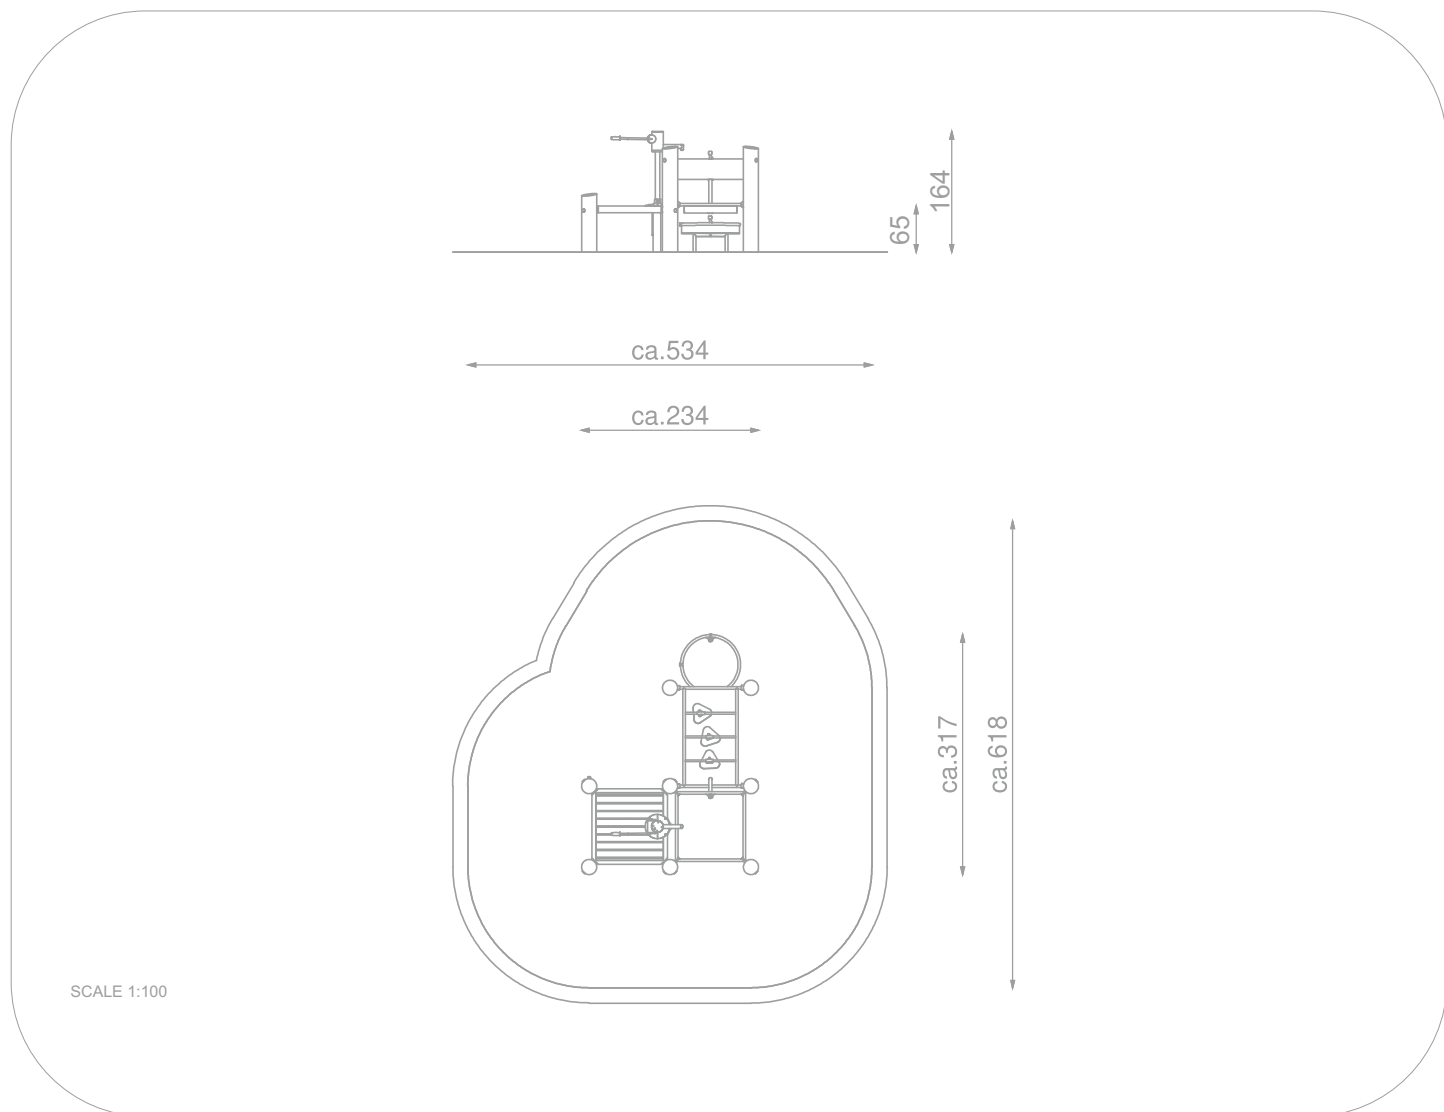

SOCJALIZING

PLAY WITH WATER

INFORMATION ABOUT THE PRODUCT

| | |
|---|------------------|
| Dimensions | ca. 317 x 234 cm |
| Safety zone | ca. 618 x 534 cm |
| Overall height | ca. 164 cm |
| Free fall height | ca. 65 cm |
| Amount of users | 4 persons |
| Product complies with EN 1176-1:2017-12 | YES |
| Availability of spare parts | YES |
| Age range | 1-12 |
| The biggest element | 210 cm |
| The heaviest element | 56 kg |

According to EN 1176-1:2017-12 norm, the product requires applying a safety surface according to the product's free fall height.

Visualisation is for reference only,
actual appearance may vary.

8186

MATERIALS: